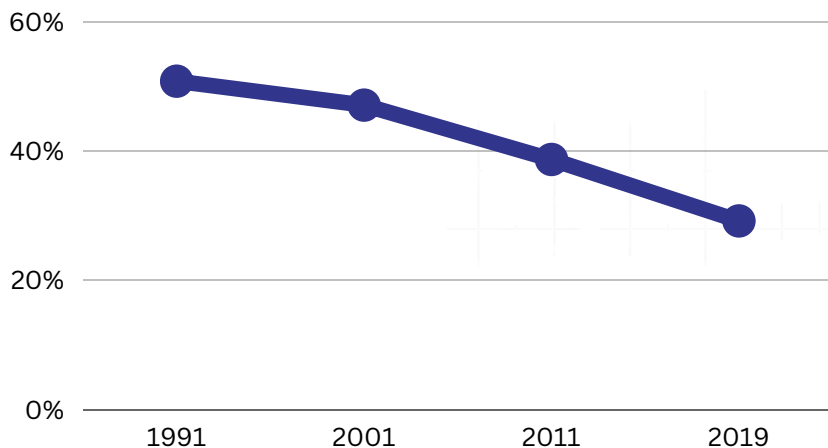

# UNDERAGE DRINKING IN NORWALK

FINDINGS OF THE OCTOBER 2022 NORWALK YOUTH SURVEY OF 7TH-12TH GRADERS. N=3969 (69% RESPONSE RATE)

## Norwalk 9th-12th graders drink less than in the past:

ever used alcohol

have binge drunk\*

currently drink

### CDC DATA SHOWS U.S. HIGH SCHOOL DRINKING HAS DECLINED FOR DECADES:

% HS students who drank at least once in last 30 days

*\*Binge drinking is associated with drug use, impaired driving, injury, unprotected sex, dating violence & suicide attempt.*

### Risky Behaviors:

- Norwalk teens whose **peers don't disapprove** are **2x** more likely to drink
- **25%** of Norwalk teens who are sexually active had **sex under the influence**
- **7%** have ridden with an **impaired driver** who was under age 21